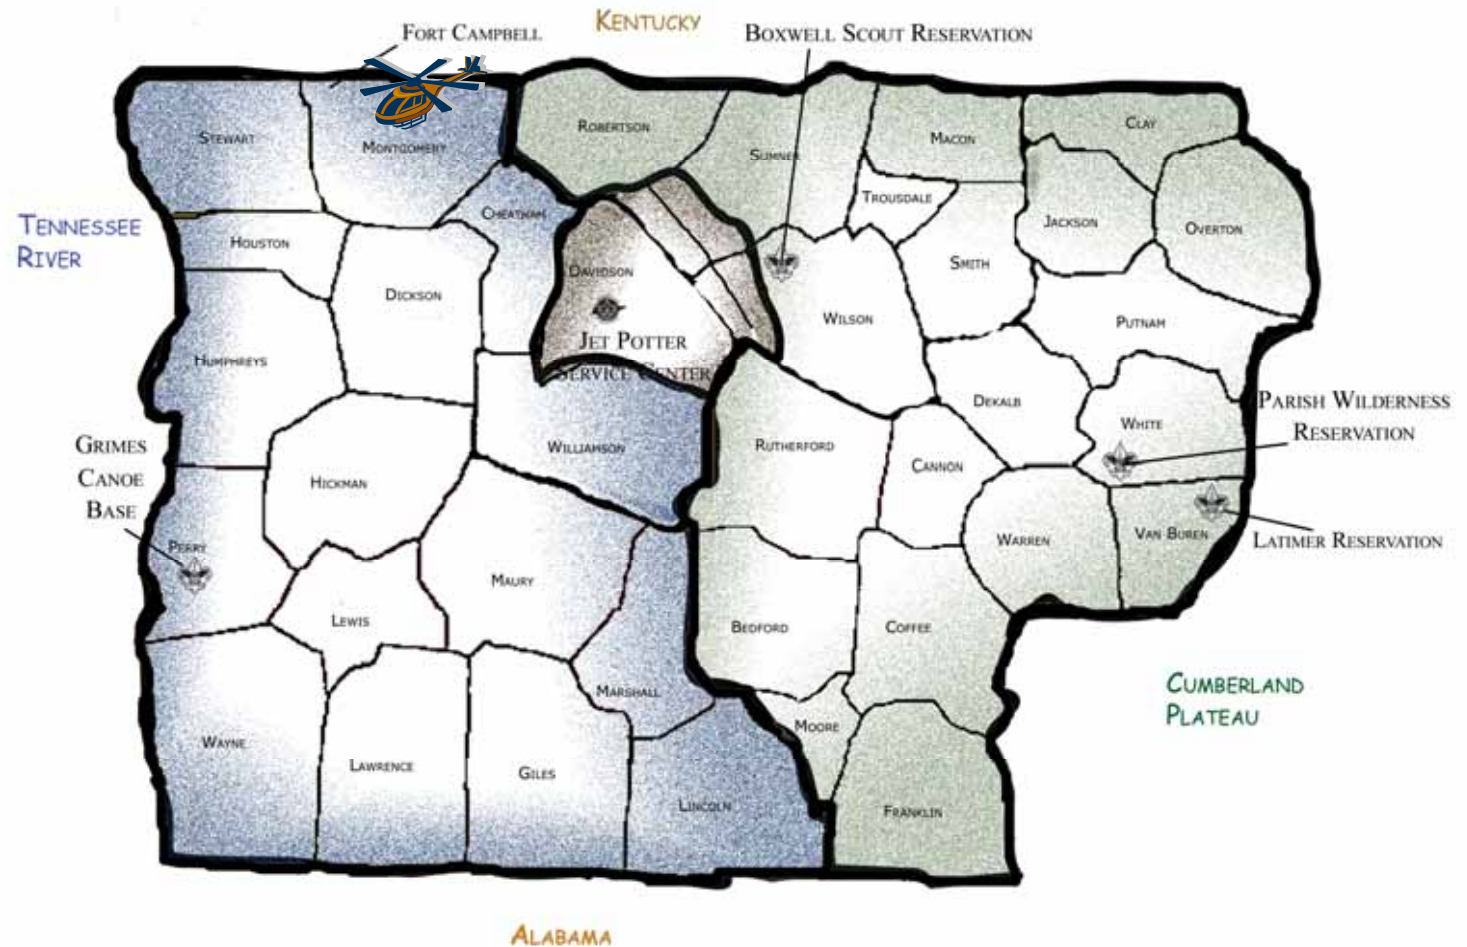

Middle Tennessee Council

Boy Scouts of America

Western Service Area

Cogioba - serving Houston, Montgomery and Stewart Counties and Fort Campbell, KY

David Crockett - serving Giles, Lawrence, Lincoln and Wayne Counties

Duck River - serving Lewis, Marshall, Maury and Perry Counties

Highland Rim - serving Cheatham, Dickson, Hickman and Humphreys Counties

Natchez Trace - serving Williamson County

Central Service Area

Cherokee - serving Goodlettsville, Joelton, Hendersonville, Inglewood and Madison

Dan Beard - serving Southeast Nashville

Exploring - serving Davidson County

Hermitage - serving Donelson, Hermitage, Mt. Juliet and Gladeville

James E. West - serving Southwest Nashville

Nashboro - serving North, East and Downtown Nashville

Eastern Service Area

Black Fox - serving DeKalb, Van Buren, Warren and White Counties

Elk River - serving Bedford, Coffee, Franklin and Moore Counties

Trail of Tears - serving Cannon and Rutherford Counties